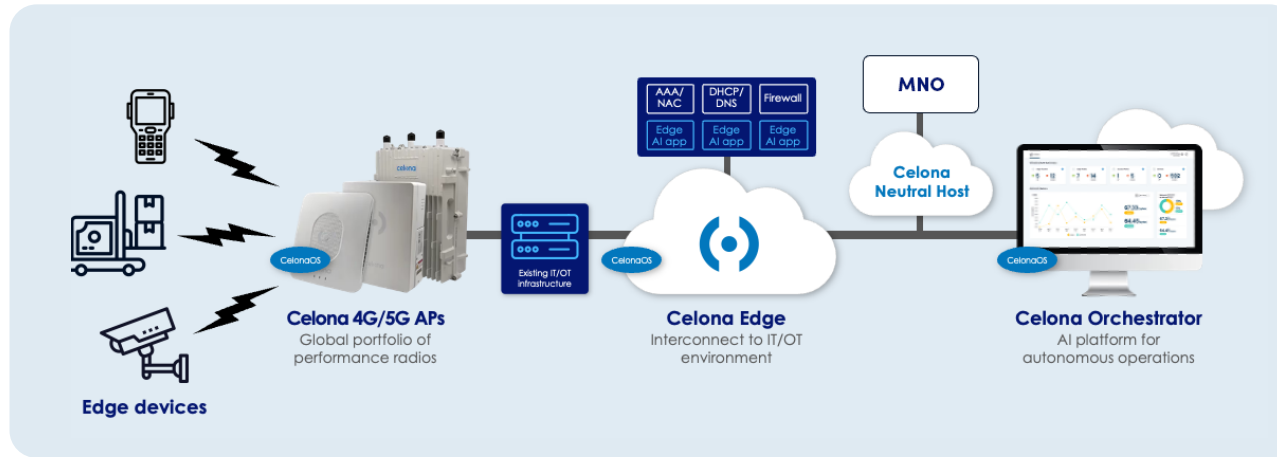

#### Built for indoor ruggedized environments

- IP-52 rated and built for indoor ruggedized environments with dust protection
- Seamless integration with existing network infrastructure with IEEE 802.3bt Type 3 PoE++
- Flexible mounting options including T-bar, ceiling or wall mounts

#### Deterministic performance for mission critical applications

- Delivers predictable performance for mission critical apps via 5QI MicroSlicing™ with QoS enforcements on a per application flow
- Delivers up to 1 Gbps aggregate throughput (2x2 MIMO, up to 256 QAM modulation, sub-carrier space of 30 KHz) and supports various uplink/downlink slot configurations
- Operates in channel bandwidth of up to 100 MHz
- One-way application latency of less than 10ms (device to edge)
- Engineered for predictable high-speed mobility (>25 mph) of devices between access points

## Celona 5G LAN

Celona 5G LAN is a turnkey private wireless solution that brings the benefits of 5G—high performance, reliability, and deterministic QoS—into enterprise and industrial environments. Unlike traditional telco architectures, it’s designed specifically for enterprise integration and AI-driven operations.

- Comprehensive turnkey solution**: Represented by an icon of interlocking gears.
- Enterprise-friendly integration**: Represented by an icon of a hand interacting with a gear.
- Zero-trust security with Aerloc**: Represented by an icon of a shield with a lock.
- Unified software layer with CelonaOS**: Represented by an icon of interlocking gears.
- Deterministic QoS with MicroSlicing™**: Represented by an icon of a pie chart.
- 5G LAN device certification**: Represented by an icon of a smartphone with a checkmark.